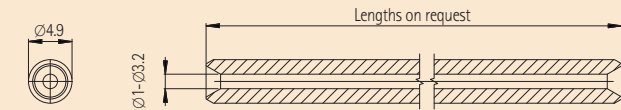

Step 2

Euro central adapter body hexagonal, 2 pin - 12704 / 100029

Euro central adapter body round, 2 pin - 70040

Euro central adapter body round, 4 pin - 70309

Central adapter Tweco

Step 3

Wire guide tube

Inlet guide tube

Insert tube to wire guide tube

Step 4

Power clamp 70301

Power clamp 70320

Item no.	Description	Length [mm]	Thread
100058	Wire guide tube	12.0	M12 x 1.5
12749	Wire guide tube	22.5	M12 x 1.5
70095	Wire guide tube	63.5	M12 x 1.5
61020	Wire guide tube	72.5	M10 x 1.0
70246	Wire guide tube	74.0	M10 x 1.0
70112	Wire guide tube	80.5	M12 x 1.5
70299	Wire guide tube	81.5	M12 x 1.5
12884	Wire guide tube	82.0	M12 x 1.0
12700	Wire guide tube	88.5	M12 x 1.0
70050	Wire guide tube	91.5	M12 x 1.5
70098	Wire guide tube	93.5	M12 x 1.5
116282	Wire guide tube	147.0	M12 x 1.5
115193	Central adapter Tweco, machine side, complete	146.0	-
114112	Central adapter Tweco, machine side, complete No.4	116.0	-
72076	Central adapter Tweco, machine side, complete	133.5	-
100113	Central adapter Tweco, machine side, complete No.5	150.0	-
114061	Central adapter Tweco, machine side, complete	88.0	-
72084	Central adapter Tweco, machine side, No.4	-	-
72085	Central adapter Tweco, machine side, No.5	-	-
72086	Central adapter Tweco, machine side	-	-