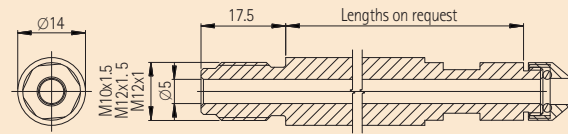

Step 2

Euro central adapter body hexagonal, 2 pin - 12704 / 100029

Euro central adapter body round, 2 pin - 70040

Euro central adapter body round, 4 pin - 70309

Central adapter Tweco

Step 3

Wire guide tube

Inlet guide tube

Insert tube to wire guide tube

Step 4

Power clamp 70301

Power clamp 70320

Item no.	Description	Length [mm]	Thread
100058	Wire guide tube	12.0	M12 x 1.5
12749	Wire guide tube	22.5	M12 x 1.5
70095	Wire guide tube	63.5	M12 x 1.5
61020	Wire guide tube	72.5	M10 x 1.0
70246	Wire guide tube	74.0	M10 x 1.0
70112	Wire guide tube	80.5	M12 x 1.5
70299	Wire guide tube	81.5	M12 x 1.5
12884	Wire guide tube	82.0	M12 x 1.0
12700	Wire guide tube	88.5	M12 x 1.0
70050	Wire guide tube	91.5	M12 x 1.5
70098	Wire guide tube	93.5	M12 x 1.5
116282	Wire guide tube	147.0	M12 x 1.5
115193	Central adapter Tweco, machine side, complete	146.0	-
114112	Central adapter Tweco, machine side, complete No.4	116.0	-
72076	Central adapter Tweco, machine side, complete	133.5	-
100113	Central adapter Tweco, machine side, complete No.5	150.0	-
114061	Central adapter Tweco, machine side, complete	88.0	-
72084	Central adapter Tweco, machine side, No.4	-	-
72085	Central adapter Tweco, machine side, No.5	-	-
72086	Central adapter Tweco, machine side	-	-