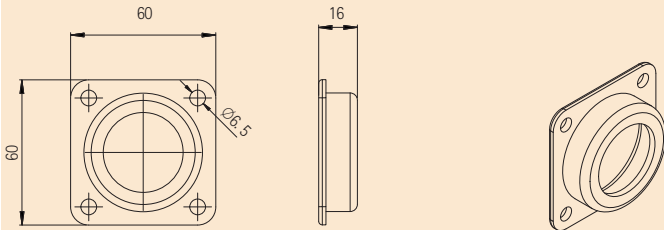

Step 1

Plastic housing for central adapter machine side - 70011

Plastic housing for central adapter machine side - 70000

Plastic housing for central adapter machine side - 62778

Central adapter Tweco MS - 115193

Step 2

Euro central adapter body hexagonal, 2 pin - 12704 / 100029

Euro central adapter body round, 2 pin - 70040

Euro central adapter body round, 4 pin - 70309

Central adapter Tweco

Step 3

Wire guide tube

Inlet guide tube

Insert tube to wire guide tube

Step 4

Power clamp 70301

Power clamp 70320

Item no.	Description	Length [mm]	Thread
100058	Wire guide tube	12.0	M12 x 1.5
12749	Wire guide tube	22.5	M12 x 1.5
70095	Wire guide tube	63.5	M12 x 1.5
61020	Wire guide tube	72.5	M10 x 1.0
70246	Wire guide tube	74.0	M10 x 1.0
70112	Wire guide tube	80.5	M12 x 1.5
70299	Wire guide tube	81.5	M12 x 1.5
12884	Wire guide tube	82.0	M12 x 1.0
12700	Wire guide tube	88.5	M12 x 1.0
70050	Wire guide tube	91.5	M12 x 1.5
70098	Wire guide tube	93.5	M12 x 1.5
116282	Wire guide tube	147.0	M12 x 1.5
115193	Central adapter Tweco, machine side, complete	146.0	-
114112	Central adapter Tweco, machine side, complete No.4	116.0	-
72076	Central adapter Tweco, machine side, complete	133.5	-
100113	Central adapter Tweco, machine side, complete No.5	150.0	-
114061	Central adapter Tweco, machine side, complete	88.0	-
72084	Central adapter Tweco, machine side, No.4	-	-
72085	Central adapter Tweco, machine side, No.5	-	-
72086	Central adapter Tweco, machine side	-	-