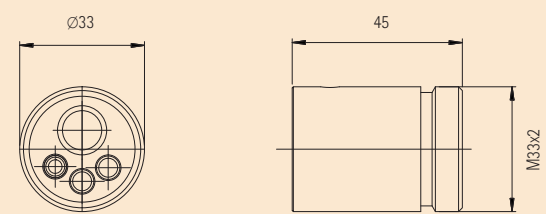

Step 2

Euro central adapter body hexagonal, 2 pin - 12704 / 100029

Euro central adapter body round, 2 pin - 70040

Euro central adapter body round, 4 pin - 70309

Central adapter Tweco

Step 3

Wire guide tube

Inlet guide tube

Insert tube to wire guide tube

Step 4

Power clamp 70301

Power clamp 70320

Item no.	Description	Length [mm]	Thread
100058	Wire guide tube	12.0	M12 x 1.5
12749	Wire guide tube	22.5	M12 x 1.5
70095	Wire guide tube	63.5	M12 x 1.5
61020	Wire guide tube	72.5	M10 x 1.0
70246	Wire guide tube	74.0	M10 x 1.0
70112	Wire guide tube	80.5	M12 x 1.5
70299	Wire guide tube	81.5	M12 x 1.5
12884	Wire guide tube	82.0	M12 x 1.0
12700	Wire guide tube	88.5	M12 x 1.0
70050	Wire guide tube	91.5	M12 x 1.5
70098	Wire guide tube	93.5	M12 x 1.5
116282	Wire guide tube	147.0	M12 x 1.5
115193	Central adapter Tweco, machine side, complete	146.0	-
114112	Central adapter Tweco, machine side, complete No.4	116.0	-
72076	Central adapter Tweco, machine side, complete	133.5	-
100113	Central adapter Tweco, machine side, complete No.5	150.0	-
114061	Central adapter Tweco, machine side, complete	88.0	-
72084	Central adapter Tweco, machine side, No.4	-	-
72085	Central adapter Tweco, machine side, No.5	-	-
72086	Central adapter Tweco, machine side	-	-