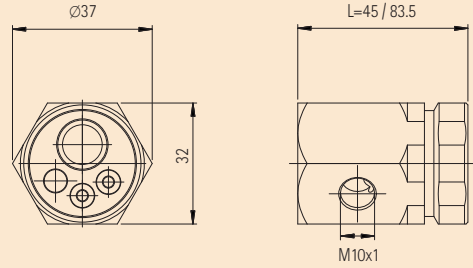

Step 2

Euro central adapter body hexagonal, 2 pin - 12704 / 100029

Euro central adapter body round, 2 pin - 70040

Euro central adapter body round, 4 pin - 70309

Central adapter Tweco

Step 3

Wire guide tube

Inlet guide tube

Insert tube to wire guide tube

Step 4

Power clamp 70301

Power clamp 70320

Item no.	Description	Length [mm]	Thread
100058	Wire guide tube	12.0	M12 x 1.5
12749	Wire guide tube	22.5	M12 x 1.5
70095	Wire guide tube	63.5	M12 x 1.5
61020	Wire guide tube	72.5	M10 x 1.0
70246	Wire guide tube	74.0	M10 x 1.0
70112	Wire guide tube	80.5	M12 x 1.5
70299	Wire guide tube	81.5	M12 x 1.5
12884	Wire guide tube	82.0	M12 x 1.0
12700	Wire guide tube	88.5	M12 x 1.0
70050	Wire guide tube	91.5	M12 x 1.5
70098	Wire guide tube	93.5	M12 x 1.5
116282	Wire guide tube	147.0	M12 x 1.5
115193	Central adapter Tweco, machine side, complete	146.0	-
114112	Central adapter Tweco, machine side, complete No.4	116.0	-
72076	Central adapter Tweco, machine side, complete	133.5	-
100113	Central adapter Tweco, machine side, complete No.5	150.0	-
114061	Central adapter Tweco, machine side, complete	88.0	-
72084	Central adapter Tweco, machine side, No.4	-	-
72085	Central adapter Tweco, machine side, No.5	-	-
72086	Central adapter Tweco, machine side	-	-