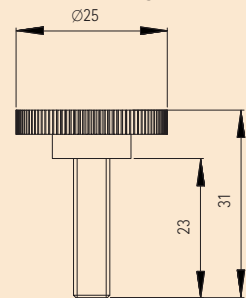

Step 2

Euro central adapter body hexagonal, 2 pin - 12704 / 100029

Euro central adapter body round, 2 pin - 70040

Euro central adapter body round, 4 pin - 70309

Central adapter Tweco

Step 3

Wire guide tube

Inlet guide tube

Insert tube to wire guide tube

Step 4

Power clamp 70301

Power clamp 70320

Item no.	Description	Length [mm]	Thread
100058	Wire guide tube	12.0	M12 x 1.5
12749	Wire guide tube	22.5	M12 x 1.5
70095	Wire guide tube	63.5	M12 x 1.5
61020	Wire guide tube	72.5	M10 x 1.0
70246	Wire guide tube	74.0	M10 x 1.0
70112	Wire guide tube	80.5	M12 x 1.5
70299	Wire guide tube	81.5	M12 x 1.5
12884	Wire guide tube	82.0	M12 x 1.0
12700	Wire guide tube	88.5	M12 x 1.0
70050	Wire guide tube	91.5	M12 x 1.5
70098	Wire guide tube	93.5	M12 x 1.5
116282	Wire guide tube	147.0	M12 x 1.5
115193	Central adapter Tweco, machine side, complete	146.0	-
114112	Central adapter Tweco, machine side, complete No.4	116.0	-
72076	Central adapter Tweco, machine side, complete	133.5	-
100113	Central adapter Tweco, machine side, complete No.5	150.0	-
114061	Central adapter Tweco, machine side, complete	88.0	-
72084	Central adapter Tweco, machine side, No.4	-	-
72085	Central adapter Tweco, machine side, No.5	-	-
72086	Central adapter Tweco, machine side	-	-