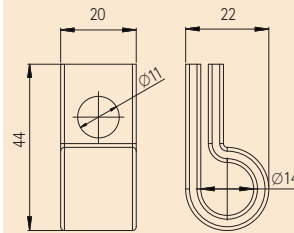

Step 2

Euro central adapter body hexagonal, 2 pin - 12704 / 100029

Euro central adapter body round, 2 pin - 70040

Euro central adapter body round, 4 pin - 70309

Central adapter Tweco

Step 3

Wire guide tube

Inlet guide tube

Insert tube to wire guide tube

Step 4

Power clamp 70301

Power clamp 70320

Item no.	Description	Length [mm]	Thread
100058	Wire guide tube	12.0	M12 x 1.5
12749	Wire guide tube	22.5	M12 x 1.5
70095	Wire guide tube	63.5	M12 x 1.5
61020	Wire guide tube	72.5	M10 x 1.0
70246	Wire guide tube	74.0	M10 x 1.0
70112	Wire guide tube	80.5	M12 x 1.5
70299	Wire guide tube	81.5	M12 x 1.5
12884	Wire guide tube	82.0	M12 x 1.0
12700	Wire guide tube	88.5	M12 x 1.0
70050	Wire guide tube	91.5	M12 x 1.5
70098	Wire guide tube	93.5	M12 x 1.5
116282	Wire guide tube	147.0	M12 x 1.5
115193	Central adapter Tweco, machine side, complete	146.0	-
114112	Central adapter Tweco, machine side, complete No.4	116.0	-
72076	Central adapter Tweco, machine side, complete	133.5	-
100113	Central adapter Tweco, machine side, complete No.5	150.0	-
114061	Central adapter Tweco, machine side, complete	88.0	-
72084	Central adapter Tweco, machine side, No.4	-	-
72085	Central adapter Tweco, machine side, No.5	-	-
72086	Central adapter Tweco, machine side	-	-