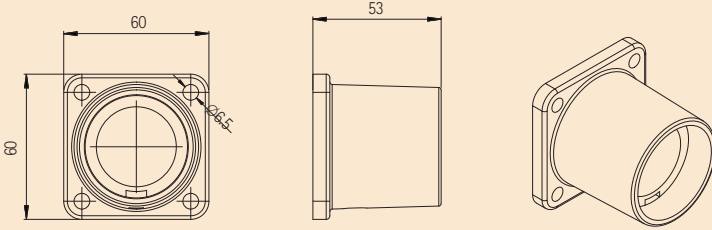

Modular euro central adapter kit, machine side:

Steps to assemble a central adapter

- Step 1: Select housing
- Step 2: Select central adapter body
- Step 3: Select wire guide tube (define length)
- Step 4: Select power clamp

Step 1

Plastic housing for central adapter machine side - 70011

Plastic housing for central adapter machine side - 70000

Plastic housing for central adapter machine side - 62778

Central adapter Tweco MS - 115193

Step 2

Euro central adapter body hexagonal, 2 pin - 12704 / 100029

Euro central adapter body round, 2 pin - 70040

Euro central adapter body round, 4 pin - 70309

Central adapter Tweco

Step 3

Wire guide tube

Inlet guide tube

Insert tube to wire guide tube

Step 4

Power clamp 70301

Power clamp 70320

Item no.	Description	Length [mm]	Thread
100058	Wire guide tube	12.0	M12 x 1.5
12749	Wire guide tube	22.5	M12 x 1.5
70095	Wire guide tube	63.5	M12 x 1.5
61020	Wire guide tube	72.5	M10 x 1.0
70246	Wire guide tube	74.0	M10 x 1.0
70112	Wire guide tube	80.5	M12 x 1.5
70299	Wire guide tube	81.5	M12 x 1.5
12884	Wire guide tube	82.0	M12 x 1.0
12700	Wire guide tube	88.5	M12 x 1.0
70050	Wire guide tube	91.5	M12 x 1.5
70098	Wire guide tube	93.5	M12 x 1.5
116282	Wire guide tube	147.0	M12 x 1.5
115193	Central adapter Tweco, machine side, complete	146.0	-
114112	Central adapter Tweco, machine side, complete No.4	116.0	-
72076	Central adapter Tweco, machine side, complete	133.5	-
100113	Central adapter Tweco, machine side, complete No.5	150.0	-
114061	Central adapter Tweco, machine side, complete	88.0	-
72084	Central adapter Tweco, machine side, No.4	-	-
72085	Central adapter Tweco, machine side, No.5	-	-
72086	Central adapter Tweco, machine side	-	-