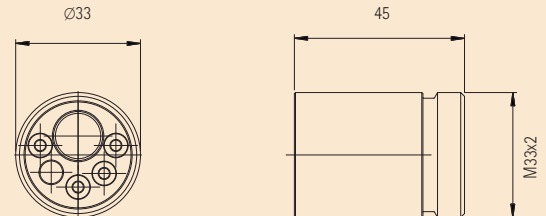

Step 2

Euro central adapter body hexagonal, 2 pin - 12704 / 100029

Euro central adapter body round, 2 pin - 70040

Euro central adapter body round, 4 pin - 70309

Central adapter Tweco

Step 3

Wire guide tube

Inlet guide tube

Insert tube to wire guide tube

Step 4

Power clamp 70301

Power clamp 70320

Item no.	Description	Length [mm]	Thread
100058	Wire guide tube	12.0	M12 x 1.5
12749	Wire guide tube	22.5	M12 x 1.5
70095	Wire guide tube	63.5	M12 x 1.5
61020	Wire guide tube	72.5	M10 x 1.0
70246	Wire guide tube	74.0	M10 x 1.0
70112	Wire guide tube	80.5	M12 x 1.5
70299	Wire guide tube	81.5	M12 x 1.5
12884	Wire guide tube	82.0	M12 x 1.0
12700	Wire guide tube	88.5	M12 x 1.0
70050	Wire guide tube	91.5	M12 x 1.5
70098	Wire guide tube	93.5	M12 x 1.5
116282	Wire guide tube	147.0	M12 x 1.5
115193	Central adapter Tweco, machine side, complete	146.0	-
114112	Central adapter Tweco, machine side, complete No.4	116.0	-
72076	Central adapter Tweco, machine side, complete	133.5	-
100113	Central adapter Tweco, machine side, complete No.5	150.0	-
114061	Central adapter Tweco, machine side, complete	88.0	-
72084	Central adapter Tweco, machine side, No.4	-	-
72085	Central adapter Tweco, machine side, No.5	-	-
72086	Central adapter Tweco, machine side	-	-