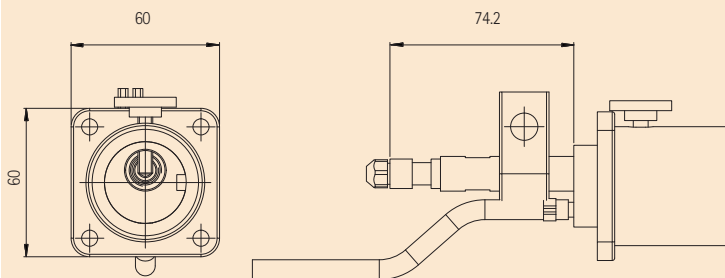

Step 2

Euro central adapter body hexagonal, 2 pin - 12704 / 100029

Euro central adapter body round, 2 pin - 70040

Euro central adapter body round, 4 pin - 70309

Central adapter Tweco

Step 3

Wire guide tube

Inlet guide tube

Insert tube to wire guide tube

Step 4

Power clamp 70301

Power clamp 70320

Item no.	Description	Length [mm]	Thread
100058	Wire guide tube	12.0	M12 x 1.5
12749	Wire guide tube	22.5	M12 x 1.5
70095	Wire guide tube	63.5	M12 x 1.5
61020	Wire guide tube	72.5	M10 x 1.0
70246	Wire guide tube	74.0	M10 x 1.0
70112	Wire guide tube	80.5	M12 x 1.5
70299	Wire guide tube	81.5	M12 x 1.5
12884	Wire guide tube	82.0	M12 x 1.0
12700	Wire guide tube	88.5	M12 x 1.0
70050	Wire guide tube	91.5	M12 x 1.5
70098	Wire guide tube	93.5	M12 x 1.5
116282	Wire guide tube	147.0	M12 x 1.5
115193	Central adapter Tweco, machine side, complete	146.0	-
114112	Central adapter Tweco, machine side, complete No.4	116.0	-
72076	Central adapter Tweco, machine side, complete	133.5	-
100113	Central adapter Tweco, machine side, complete No.5	150.0	-
114061	Central adapter Tweco, machine side, complete	88.0	-
72084	Central adapter Tweco, machine side, No.4	-	-
72085	Central adapter Tweco, machine side, No.5	-	-
72086	Central adapter Tweco, machine side	-	-