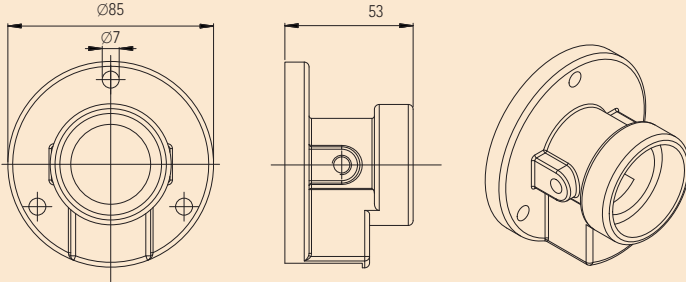

Modular euro central adapter kit, machine side:

Steps to assemble a central adapter

- Step 1: Select housing
- Step 2: Select central adapter body
- Step 3: Select wire guide tube (define length)
- Step 4: Select power clamp

Step 1

Plastic housing for central adapter machine side - 70011