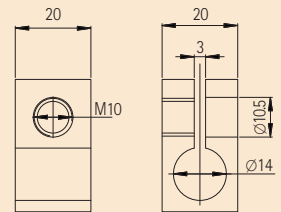

Insert tube to wire guide tube

Step 4

Power clamp 70301

Power clamp 70320

Item no.	Description	Length [mm]	Thread
100058	Wire guide tube	12.0	M12 x 1.5
12749	Wire guide tube	22.5	M12 x 1.5
70095	Wire guide tube	63.5	M12 x 1.5
61020	Wire guide tube	72.5	M10 x 1.0
70246	Wire guide tube	74.0	M10 x 1.0
70112	Wire guide tube	80.5	M12 x 1.5
70299	Wire guide tube	81.5	M12 x 1.5
12884	Wire guide tube	82.0	M12 x 1.0
12700	Wire guide tube	88.5	M12 x 1.0
70050	Wire guide tube	91.5	M12 x 1.5
70098	Wire guide tube	93.5	M12 x 1.5
116282	Wire guide tube	147.0	M12 x 1.5
115193	Central adapter Tweco, machine side, complete	146.0	-
114112	Central adapter Tweco, machine side, complete No.4	116.0	-
72076	Central adapter Tweco, machine side, complete	133.5	-
100113	Central adapter Tweco, machine side, complete No.5	150.0	-
114061	Central adapter Tweco, machine side, complete	88.0	-
72084	Central adapter Tweco, machine side, No.4	-	-
72085	Central adapter Tweco, machine side, No.5	-	-
72086	Central adapter Tweco, machine side	-	-