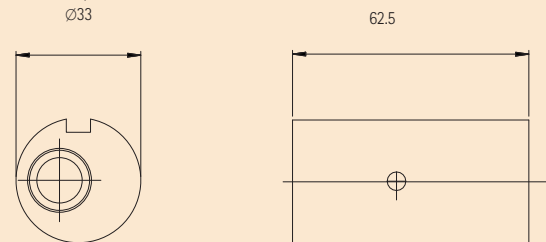

Step 2

Euro central adapter body hexagonal, 2 pin - 12704 / 100029

Euro central adapter body round, 2 pin - 70040

Euro central adapter body round, 4 pin - 70309

Central adapter Tweco

Step 3

Wire guide tube

Inlet guide tube

Insert tube to wire guide tube

Step 4

Power clamp 70301

Power clamp 70320

Item no.	Description	Length [mm]	Thread
100058	Wire guide tube	12.0	M12 x 1.5
12749	Wire guide tube	22.5	M12 x 1.5
70095	Wire guide tube	63.5	M12 x 1.5
61020	Wire guide tube	72.5	M10 x 1.0
70246	Wire guide tube	74.0	M10 x 1.0
70112	Wire guide tube	80.5	M12 x 1.5
70299	Wire guide tube	81.5	M12 x 1.5
12884	Wire guide tube	82.0	M12 x 1.0
12700	Wire guide tube	88.5	M12 x 1.0
70050	Wire guide tube	91.5	M12 x 1.5
70098	Wire guide tube	93.5	M12 x 1.5
116282	Wire guide tube	147.0	M12 x 1.5
115193	Central adapter Tweco, machine side, complete	146.0	-
114112	Central adapter Tweco, machine side, complete No.4	116.0	-
72076	Central adapter Tweco, machine side, complete	133.5	-
100113	Central adapter Tweco, machine side, complete No.5	150.0	-
114061	Central adapter Tweco, machine side, complete	88.0	-
72084	Central adapter Tweco, machine side, No.4	-	-
72085	Central adapter Tweco, machine side, No.5	-	-
72086	Central adapter Tweco, machine side	-	-