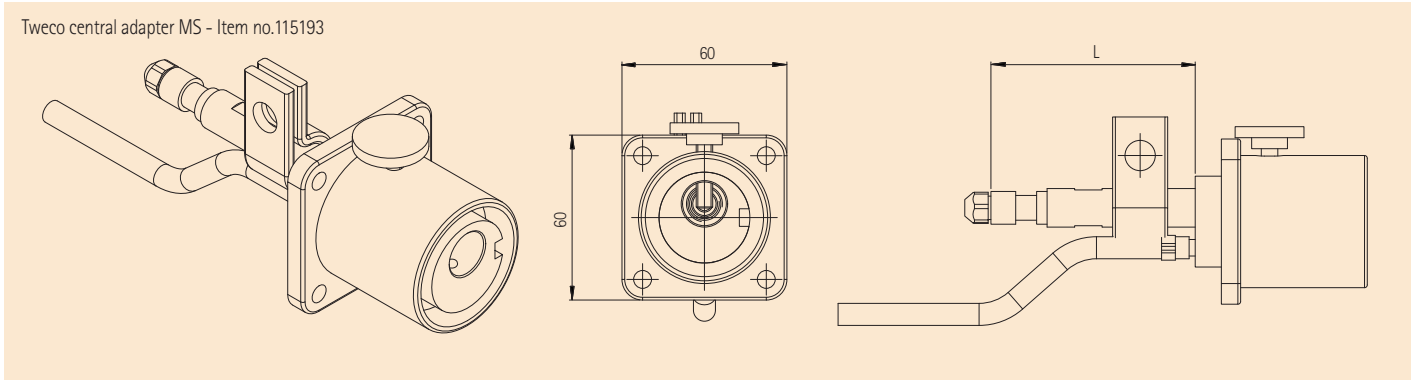

CENTRAL ADAPTER KIT TWECO

These central adapters are characterized by the following features:

- Precision manufacturing
- 100% reliable
- Highest quality with worldwide approval
- Various electrical and data connections to serve the requirements of the customer
- Gas and power connections optimized for your requirements
- Various plastic housings
- Customer specific upon request

Central adapter kit Tweco

Tweco central adapter MS - Item no.115193

Item no.	Description	L= [mm]	Thread
115193	Central adapter Tweco, complete, machine side	53.8	M12 x 1
114112	Central adapter Tweco, complete, machine side, No. 4	27	-
72076	Central adapter Tweco, complete, machine side	50	M12 x 1
72084	Central adapter Tweco, machine side, No. 4	23.6	-
72085	Central adapter Tweco, machine side, No. 5	23.6	-
72086	Central adapter Tweco, complete, machine side	25.4	-
100113	Central adapter Tweco, complete, machine side, No. 5	41	M12 x 1