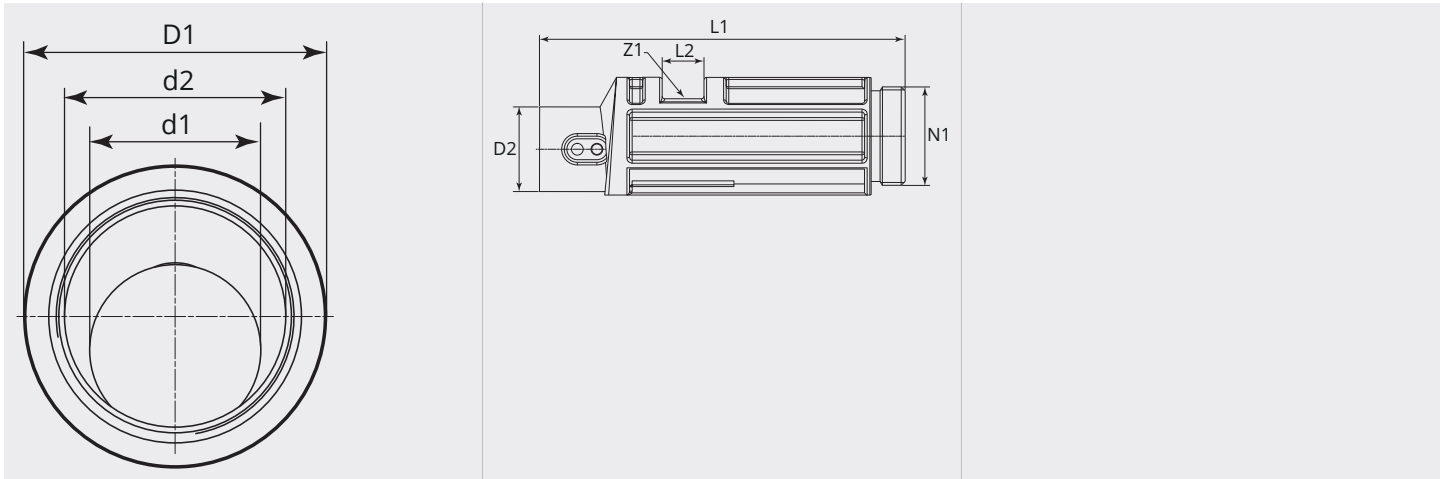

MECHAFIN

Adapter support with bayonet for gas cooled MIG/MAG TIG torches

Applies for euro central adaptor

Item number:	76062
Product weight (kg):	0.081 kg
Packing unit:	1

PRODUCT DESCRIPTION

Applies for euro central adaptor

TECHNICAL CHARACTERISTICS

Material:	Plastic
-----------	---------

DIMENSIONAL DRAWING

DIMENSIONAL DRAWING

L1 (mm):	140.0
L2 (mm):	16.0
D1 (Ø):	45
D2 (Ø):	32.4
d1 (Ø):	25.5
d2 (Ø):	32.0
N1:	Bajonett
Z1:	close