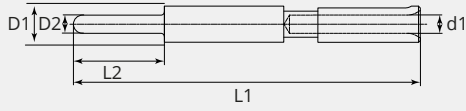

Male-Female pn connector

Applies for TIG adaptor

Item number:	76043
Product weight (kg):	0.002 kg
Packing unit:	1

PRODUCT DESCRIPTION

Applies for TIG adaptor

TECHNICAL CHARACTERISTICS

Terminal side:	Welding torch
Material:	Brass

DIMENSIONAL DRAWING

DIMENSIONAL DRAWING

L1 (mm):	30.5
L2 (mm):	8.0
D1 (Ø):	3.1
D2 (Ø):	1.6
d1 (Ø):	1.6