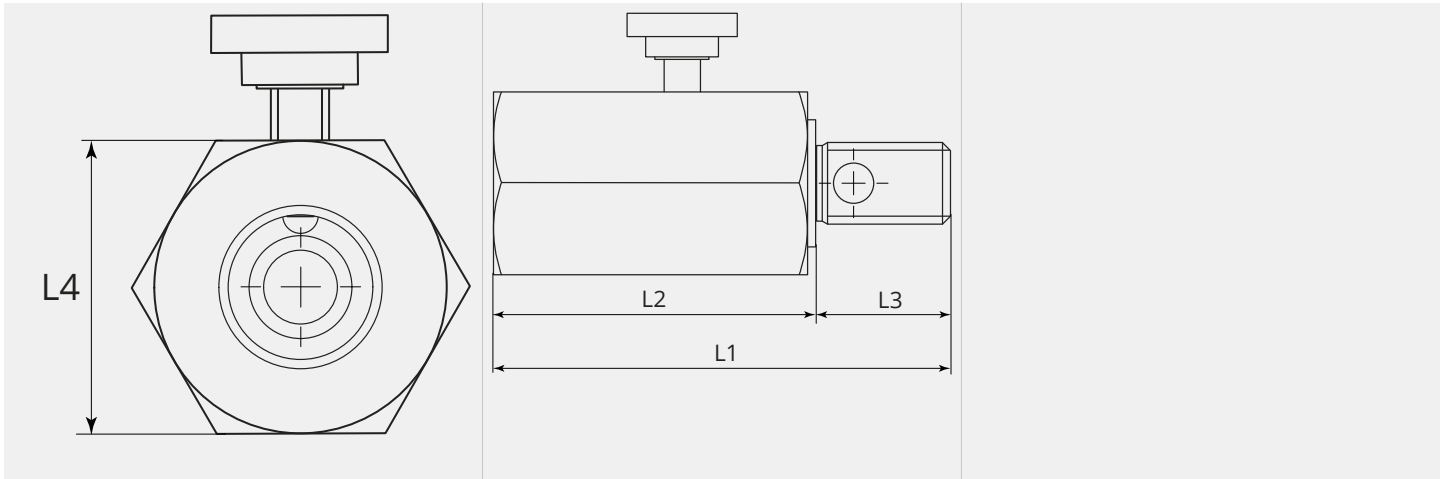

Central adapter Tweco, machine side, No.5

Item number: 72085
Product weight (kg): 0.366 kg
Packing unit: 1

TECHNICAL CHARACTERISTICS

Cooling:	without
Terminal side:	Machine
Hose package Connection:	Tweco
Material:	Brass

DIMENSIONAL DRAWING

DIMENSIONAL DRAWING

L1 (mm):	88.6
L2 (mm):	65.0
L3 (mm):	23.6
L4 (mm):	32.0