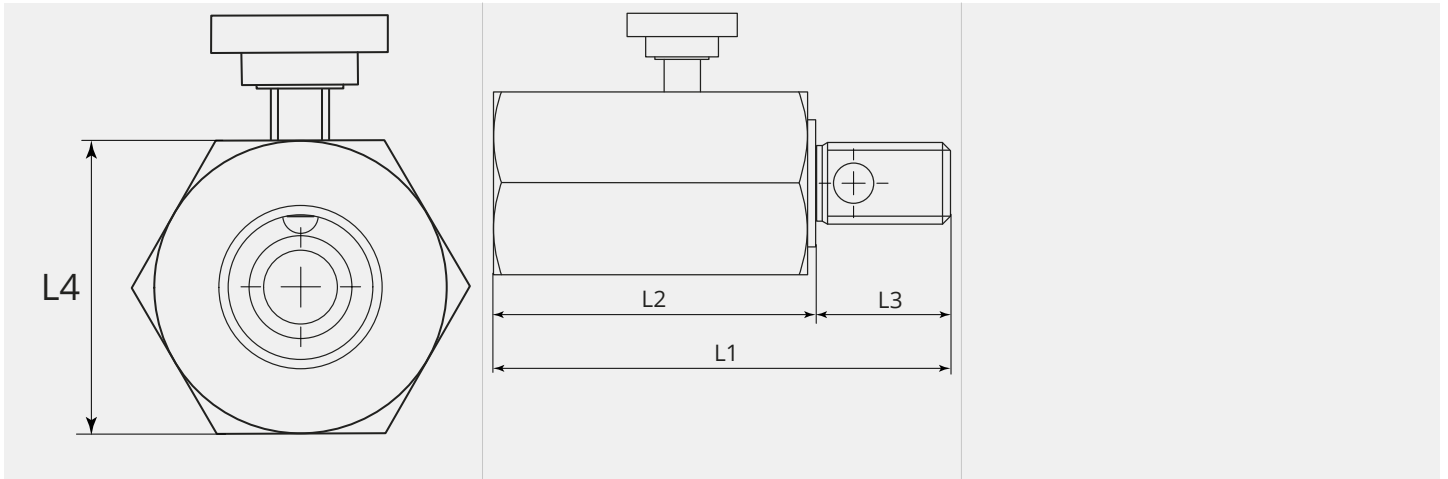

# Central adapter Tweco, machine side, No.4

Item number: 72084  
Product weight (kg): 0.353 kg  
Packing unit: 1

## TECHNICAL CHARACTERISTICS

Cooling:	without
Terminal side:	Machine
Hose package Connection:	Tweco
Material:	Brass

**DIMENSIONAL DRAWING**

**DIMENSIONAL DRAWING**

L1 (mm):	80.0
L2 (mm):	56.4
L3 (mm):	23.6
L4 (mm):	32.0