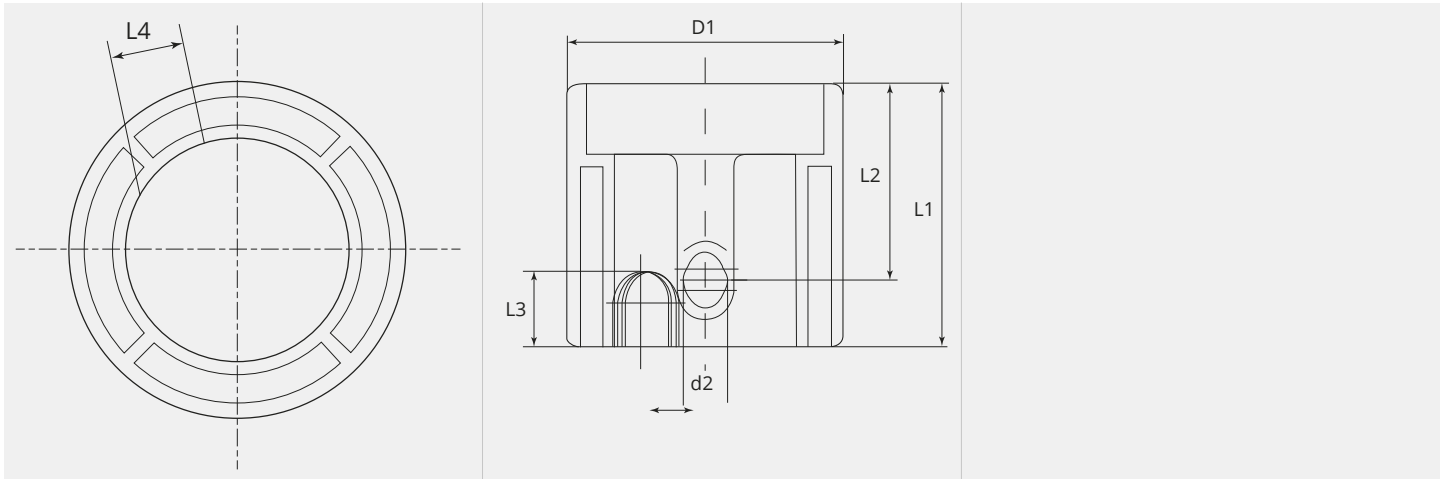

Plastic housing for central adapter machine side length 47.5mm

Applies for euro central adaptor

Item number:	70318
Product weight (kg):	0.03 kg
Packing unit:	1

PRODUCT DESCRIPTION

Applies for euro central adaptor

TECHNICAL CHARACTERISTICS

Terminal side:	Machine
Hose package Connection:	Euro
Material:	Plastic

DIMENSIONAL DRAWING

DIMENSIONAL DRAWING

L1 (mm):	47.5
L2 (mm):	35.5
L3 (mm):	13.5
L4 (mm):	11.0
D1 (Ø):	50
d1 (Ø):	33.0
d2 (Ø):	8.0