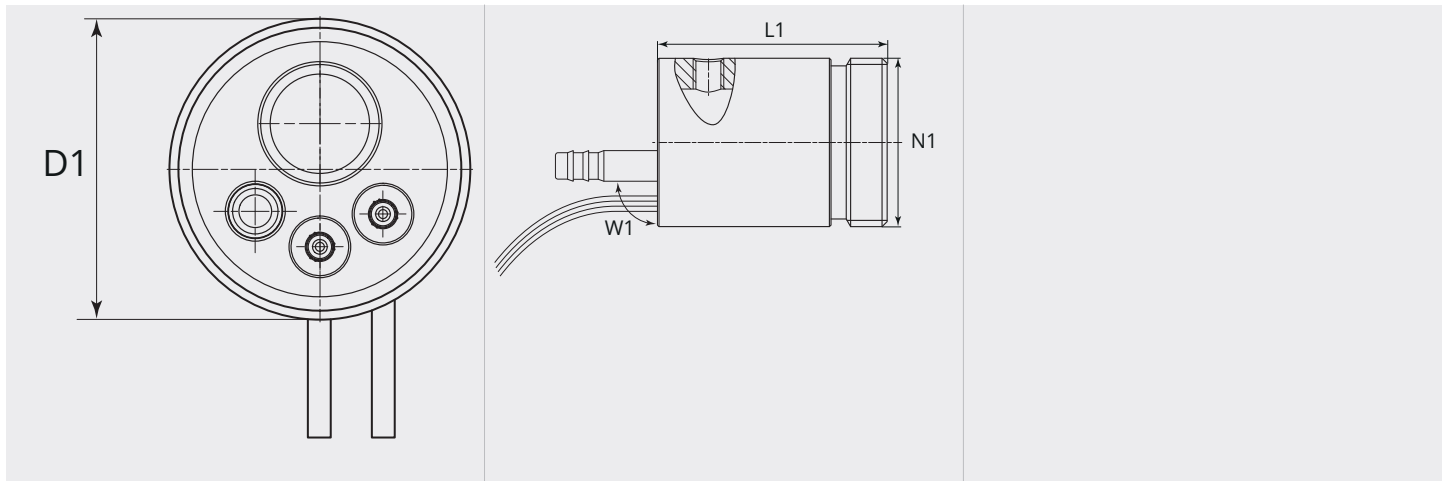

# Euro Central Adaptor machine side with two bushes

Euro Central Adaptor

Item number:	70114
Product weight (kg):	0.25 kg
Packing unit:	1

## PRODUCT DESCRIPTION

Euro Central Adaptor

## TECHNICAL CHARACTERISTICS

Version:	Round
Pin type:	None
Number of contact bushes:	2
Cooling:	Gas
Terminal side:	Machine
Hose package Connection:	Euro
Material:	Brass

**DIMENSIONAL DRAWING**

**DIMENSIONAL DRAWING**

<b>L1 (mm):</b>	45.0
<b>D1 (Ø):</b>	33
<b>W1 (°):</b>	180
<b>N1:</b>	M33x2.0
<b>N2:</b>	M12x1.0