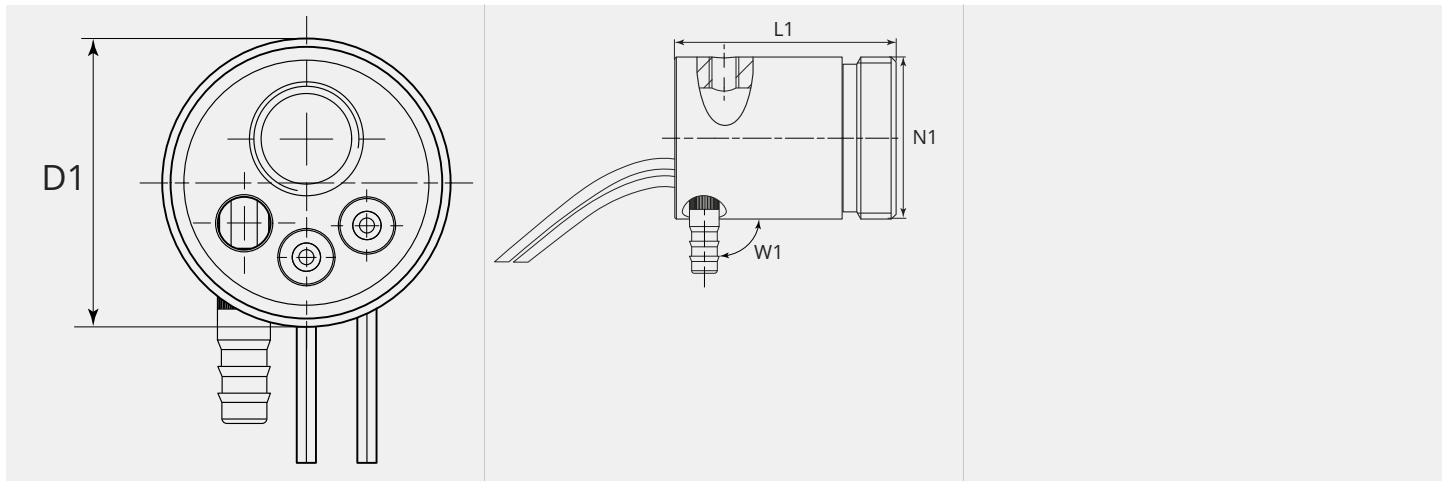

# Euro Central Adaptor machine side with two bushes

Euro Central Adaptor

Item number:	70042
Product weight (kg):	0.2408 kg
Packing unit:	1

## PRODUCT DESCRIPTION

Euro Central Adaptor

## TECHNICAL CHARACTERISTICS

Version:	Round
Pin type:	None
Number of contact bushes:	2
Cooling:	Gas
Terminal side:	Machine
Hose package Connection:	Euro
Material:	Brass

**DIMENSIONAL DRAWING**

**DIMENSIONAL DRAWING**

<b>L1 (mm):</b>	45.0
<b>D1 (Ø):</b>	33
<b>W1 (°):</b>	90
<b>N1:</b>	M33x2.0
<b>N2:</b>	M12x1.5