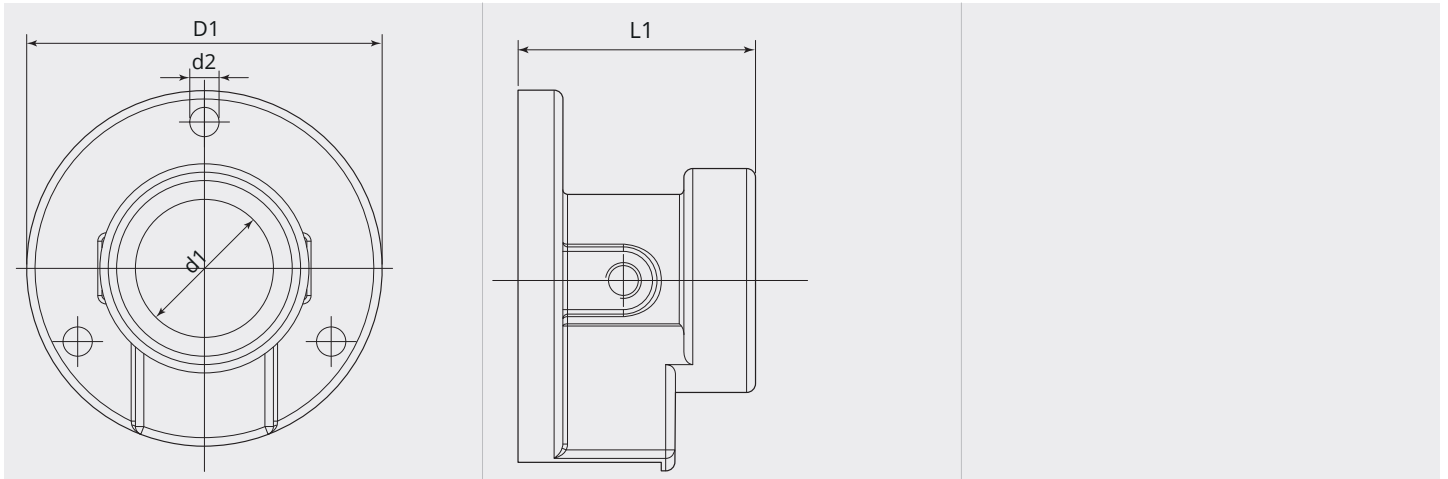

Plastic housing for central adapter machine side length 53mm

Applies for euro central adaptor

Item number:	70011
Product weight (kg):	0.05 kg
Packing unit:	1

PRODUCT DESCRIPTION

Applies for euro central adaptor

TECHNICAL CHARACTERISTICS

Terminal side:	Machine
Hose package Connection:	Euro
Material:	Plastic

DIMENSIONAL DRAWING

DIMENSIONAL DRAWING

L1 (mm):	53.0
D1 (Ø):	85
d1 (Ø):	33.5
d2 (Ø):	7.0