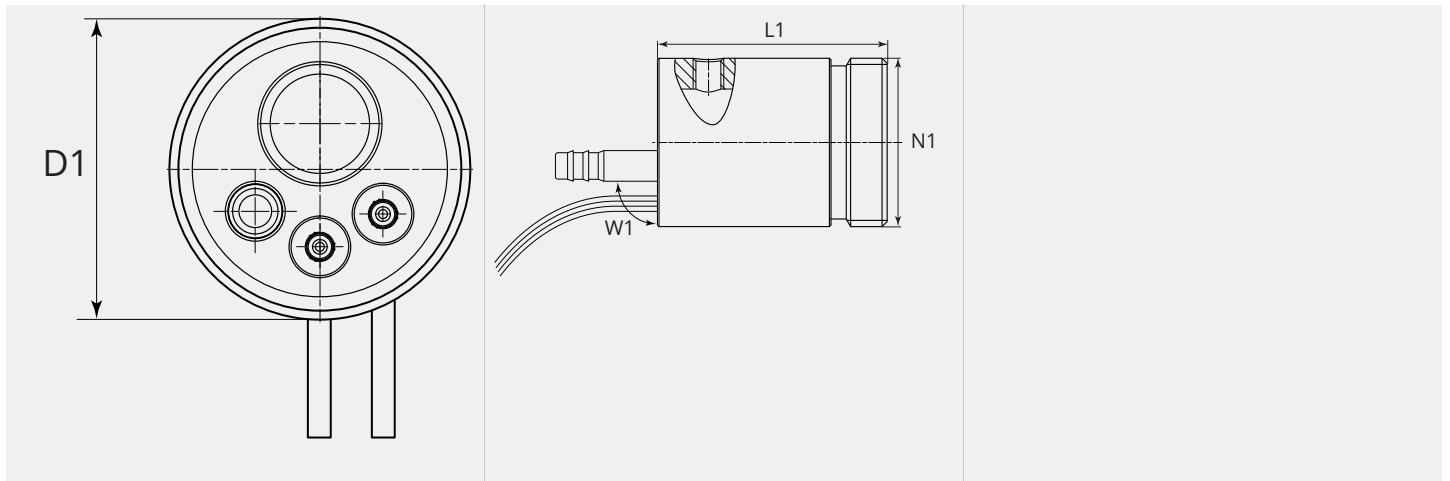

Euro Central Adaptor machine side with two bushes

Euro Central Adaptor

Item number:	70010
Product weight (kg):	0.25 kg
Packing unit:	1

PRODUCT DESCRIPTION

Euro Central Adaptor

TECHNICAL CHARACTERISTICS

Version:	Round
Pin type:	None
Number of contact bushes:	2
Cooling:	Gas
Terminal side:	Machine
Hose package Connection:	Euro
Material:	Brass

DIMENSIONAL DRAWING

DIMENSIONAL DRAWING

L1 (mm):	45.0
D1 (Ø):	33
W1 (°):	180
N1:	M33x2.0
N2:	M12x1.5