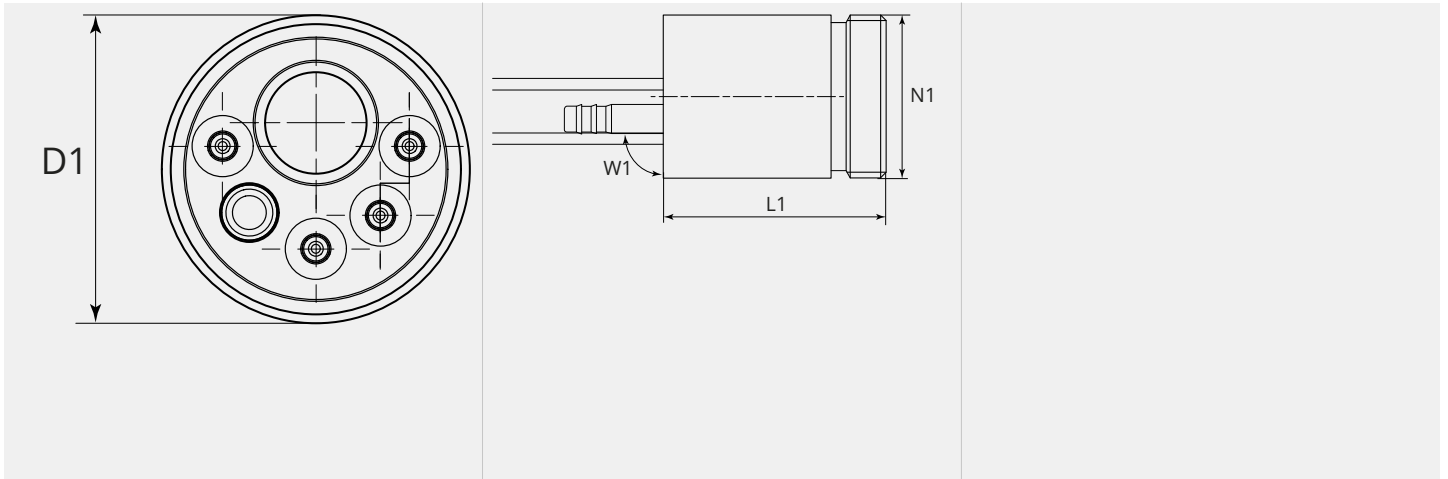

DIMENSIONAL DRAWING

DIMENSIONAL DRAWING

L1 (mm):	45.0
D1 (Ø):	33
W1 (°):	180
N1:	M33x2.0
N2:	M12x1.5