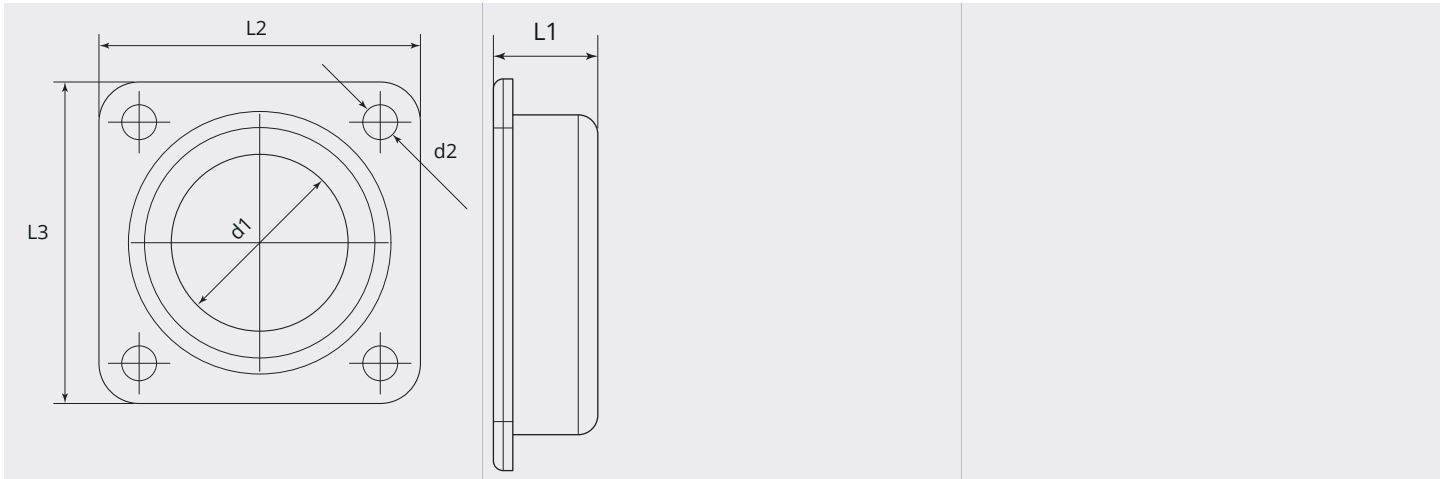

# Plastic housing for central adapter machine side length 16mm

Applies for euro central adaptor

Item number:	62778
Product weight (kg):	0.016 kg
Packing unit:	1

## PRODUCT DESCRIPTION

Applies for euro central adaptor

## TECHNICAL CHARACTERISTICS

Terminal side:	Machine
Hose package Connection:	Euro
Material:	Plastic

**DIMENSIONAL DRAWING**

**DIMENSIONAL DRAWING**

L1 (mm):	16.0
L2 (mm):	60.0
L3 (mm):	60.0
d1 (Ø):	33.0
d2 (Ø):	6.5