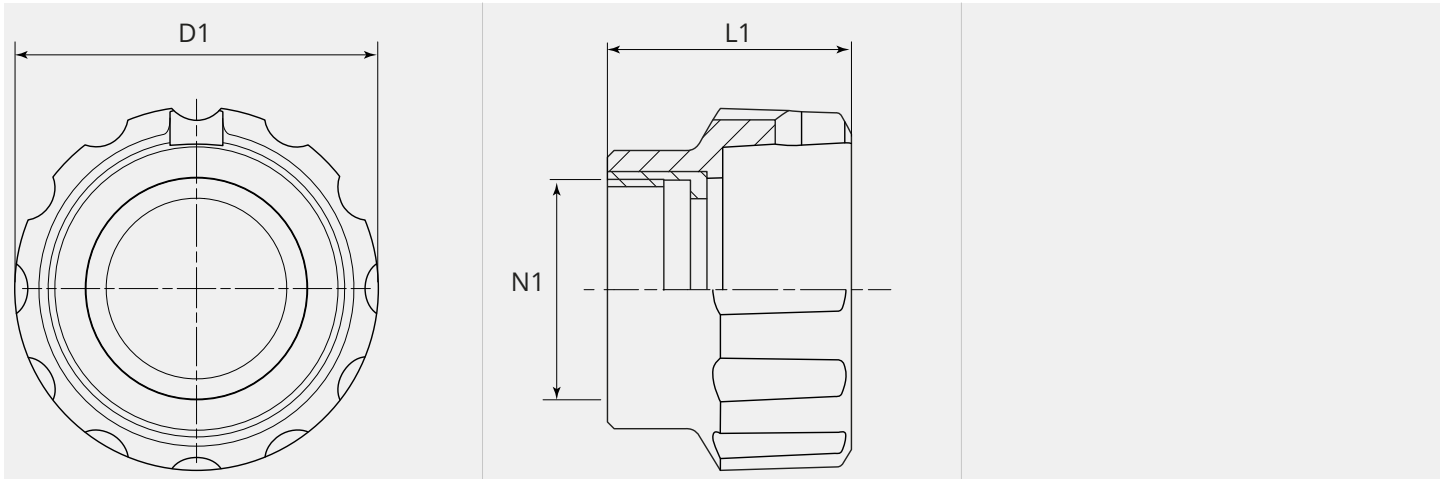

Fixing nut to central adapter, gun side M33x2

Applies for euro central adaptor for MIG/MAG torch

Item number:	57098
Product weight (kg):	0.05 kg
Packing unit:	1

PRODUCT DESCRIPTION

Applies for euro central adaptor for MIG/MAG torch

TECHNICAL CHARACTERISTICS

Material: Brass / plastic

DIMENSIONAL DRAWING

DIMENSIONAL DRAWING

L1 (mm):	36.8
D1 (Ø):	55
N1:	M33x2