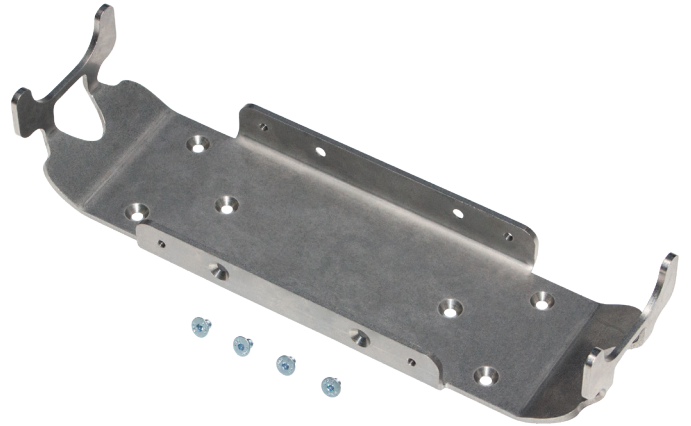

# Protection plate for MEXDRIVE

including mounting material

Item number: 119989

Product weight (kg): 1.476 kg

## PRODUCT DESCRIPTION

including mounting material

**MECHAFIN**

## TECHNICAL CHARACTERISTICS

**Material:** Stainless steel

**Suitable:** MEXDRIVE