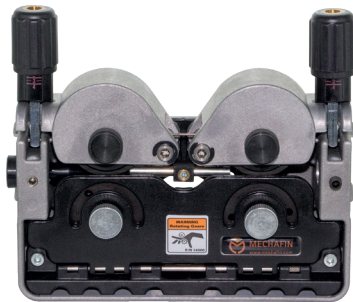

# 4R-Wire Drive System compl. MEFR1844-37

Quick release cover with knurled screws

Item number:	119925
Product weight (kg):	1.422 kg
Packing unit:	1

## PRODUCT DESCRIPTION

Quick release cover with knurled screws

## TECHNICAL CHARACTERISTICS

Wire feedroll:	37
Quantity rolls:	4
Driven rolls:	4
Arrangement Rolls:	Bottom
Frame Material:	Aluminium
Pressurearm:	Aluminium
Motor positions:	12