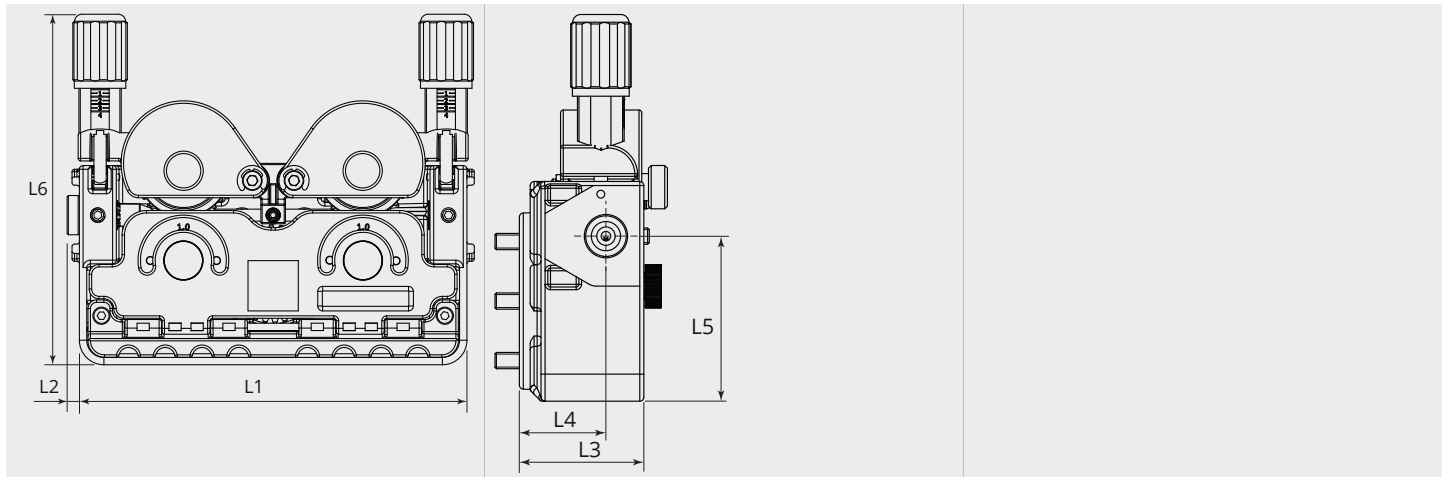

# 4R-Wire Drive System compl. MEFR1844-37

Quick release cover with knurled screws

Item number:	119925
Product weight (kg):	1.422 kg
Packing unit:	1

## PRODUCT DESCRIPTION

Quick release cover with knurled screws

## TECHNICAL CHARACTERISTICS

Wire feedroll:	37
Quantity rolls:	4
Driven rolls:	4
Arrangement Rolls:	Bottom
Frame Material:	Aluminium
Pressurearm:	Aluminium
Motor positions:	12

## DIMENSIONAL DRAWING

**DIMENSIONAL DRAWING**

<b>L1 (mm):</b>	158.0
<b>L2 (mm):</b>	5.0
<b>L3 (mm):</b>	46.0
<b>L4 (mm):</b>	32.0
<b>L5 (mm):</b>	61.0
<b>L6 (mm):</b>	142.9