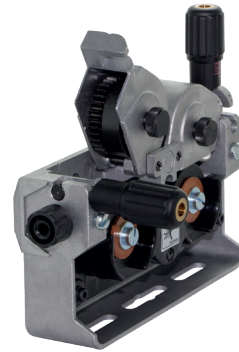

# 4R-Wire Drive System compl. MEFRC2044-40

Item number: 101300

Packing unit: 1

## TECHNICAL CHARACTERISTICS

Wire feedroll:	40
Quantity rolls:	4
Driven rolls:	4
Arrangement Rolls:	Bottom
Frame Material:	Aluminium
Pressurearm:	Aluminium
Motor positions:	12