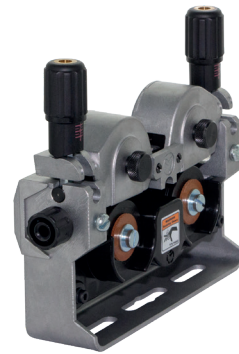

# 4R-Wire Drive System compl. MEFRC2044-40

Item number: 101300

Packing unit: 1

## TECHNICAL CHARACTERISTICS

Wire feedroll:	40
Quantity rolls:	4
Driven rolls:	4
Arrangement Rolls:	Bottom
Frame Material:	Aluminium
Pressurearm:	Aluminium
Motor positions:	12