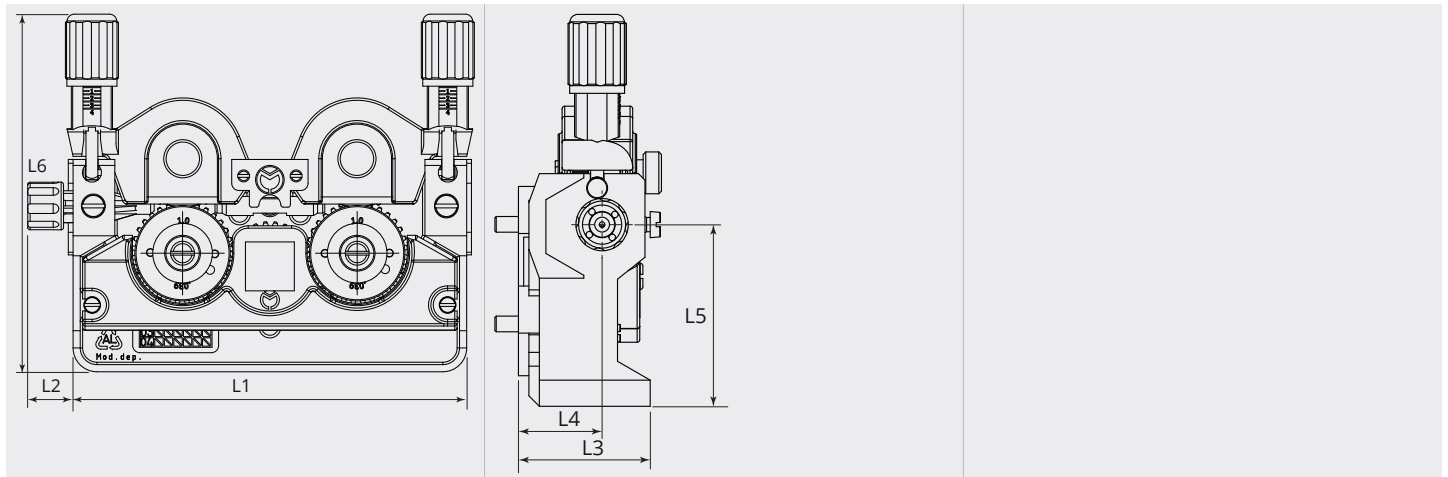

# 4R-Wire Drive System compl. MEFRC2044-40

Item number: 101300

Packing unit: 1

## TECHNICAL CHARACTERISTICS

Wire feedroll:	40
Quantity rolls:	4
Driven rolls:	4
Arrangement Rolls:	Bottom
Frame Material:	Aluminium
Pressurearm:	Aluminium
Motor positions:	12

## DIMENSIONAL DRAWING

**DIMENSIONAL DRAWING**

<b>L1 (mm):</b>	165.0
<b>L2 (mm):</b>	19.0
<b>L3 (mm):</b>	50.4
<b>L4 (mm):</b>	32.0
<b>L5 (mm):</b>	69.5
<b>L6 (mm):</b>	150.0