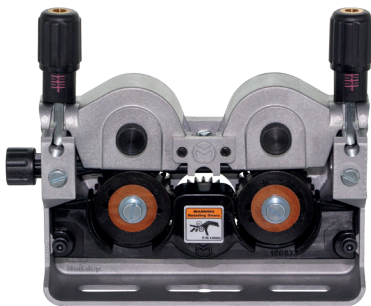

# 4R-Wire Drive System compl. MEFRC2044-40

Item number: 101300

Packing unit: 1

## TECHNICAL CHARACTERISTICS

Wire feedroll:	40
Quantity rolls:	4
Driven rolls:	4
Arrangement Rolls:	Bottom
Frame Material:	Aluminium
Pressurearm:	Aluminium
Motor positions:	12