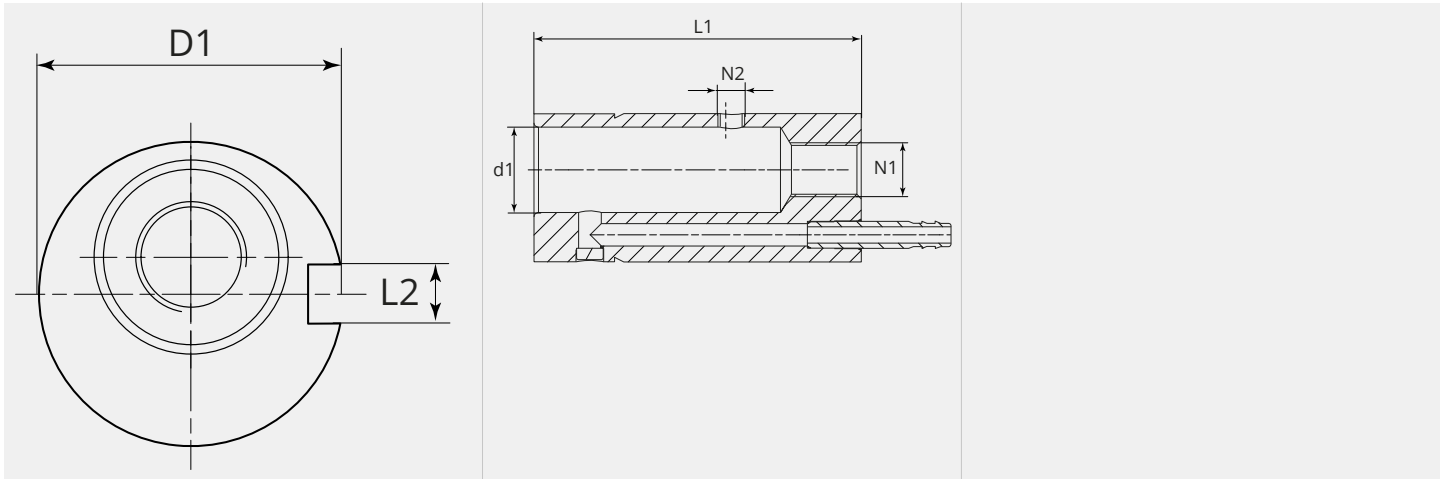

Central adapter Tweco, machine side

Item number:	100111
Product weight (kg):	0.355 kg
Packing unit:	1

TECHNICAL CHARACTERISTICS

Cooling:	without
Terminal side:	Welding torch
Hose package Connection:	Tweco
Material:	Brass

DIMENSIONAL DRAWING

DIMENSIONAL DRAWING

L1 (mm):	73.0
L2 (mm):	6.4
D1 (Ø):	33
d1 (Ø):	19.0
N1:	M12x1
N2:	M6