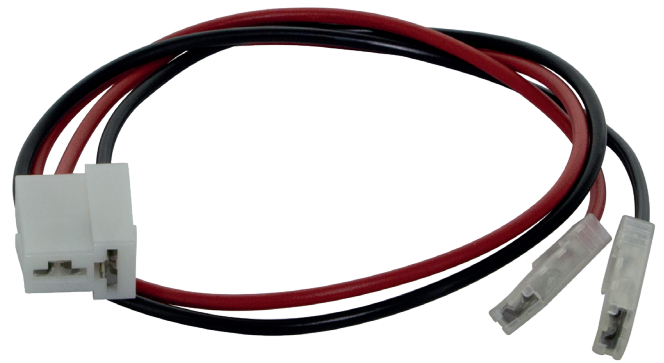

MECHAFIN

Power supply wiring with connector for ksv motor

Cable length 400mm

Item number: 100032

Product weight (kg): 0.019 kg

Packing unit: 1

PRODUCT DESCRIPTION

Cable length 400mm