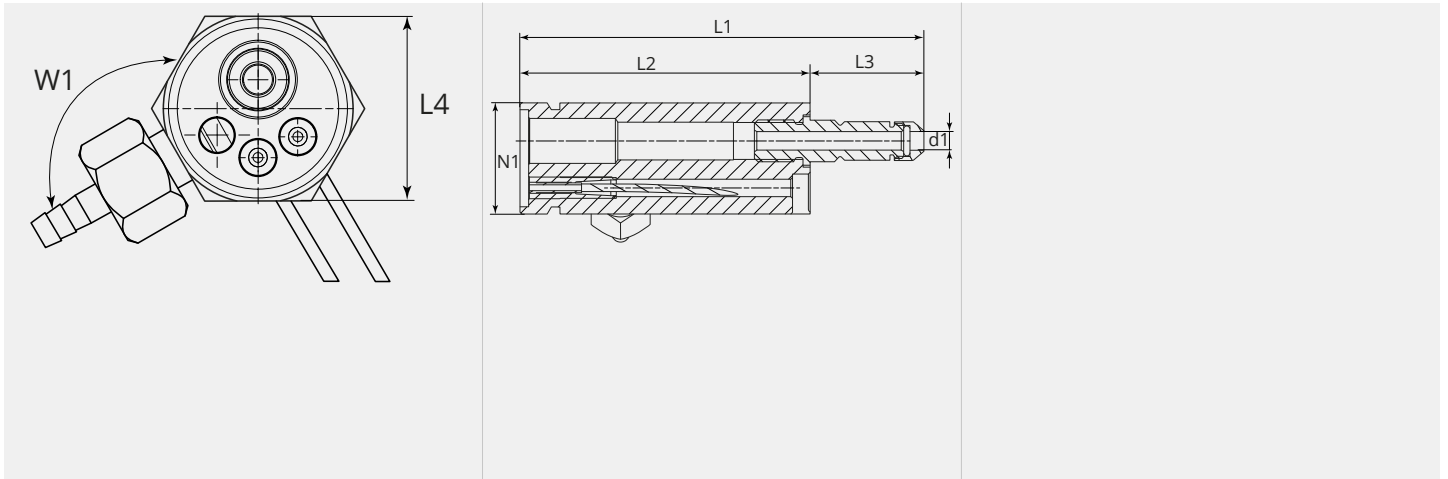

Euro Central Adaptor machine side with two bushes

Euro Central Adaptor

Item number:	100028
Product weight (kg):	0.499 kg
Packing unit:	1

PRODUCT DESCRIPTION

Euro Central Adaptor

TECHNICAL CHARACTERISTICS

Version:	Hexagonal
Pin type:	None
Number of contact bushes:	2
Cooling:	Gas
Terminal side:	Machine
Hose package Connection:	Euro
Material:	Brass

DIMENSIONAL DRAWING

DIMENSIONAL DRAWING

L1 (mm):	116.3
L2 (mm):	83.5
L3 (mm):	32.8
L4 (mm):	32.0
d1 (Ø):	5.3
W1 (°):	90
N1:	M33x2.0