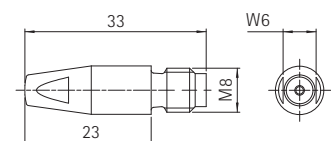

Gasdüsenträger

54099 M8

Spiralen für
Stahl-Draht

57195 - 3.0m 0.8 - 1.2 blau, Stahl-Draht	57281 - 3.0m 1.2 - 1.4 grau, Stahl-Draht
57196 - 3.5m 0.8 - 1.2 blau, Stahl-Draht	57282 - 3.5m 1.2 - 1.4 grau, Stahl-Draht
57197 - 4.0m 0.8 - 1.2 blau, Stahl-Draht	57283 - 4.0m 1.2 - 1.4 grau, Stahl-Draht
57198 - 4.5m 0.8 - 1.2 blau, Stahl-Draht	57284 - 4.5m 1.2 - 1.4 grau, Stahl-Draht
57261 - 3.0m 1.4 - 2.0 rot, Stahl Draht	57381 - 3.0m 2.0 - 3.2 gelb, Stahl-Draht
57262 - 3.5m 1.4 - 2.0 rot, Stahl Draht	57382 - 3.5m 2.0 - 3.2 gelb, Stahl-Draht
57263 - 4.0m 1.4 - 2.0 rot, Stahl Draht	57383 - 4.0m 2.0 - 3.2 gelb, Stahl-Draht
57264 - 4.5m 1.4 - 2.0 rot, Stahl Draht	57384 - 4.5m 2.0 - 3.2 gelb, Stahl-Draht

Spiralen für
Aluminium-Draht

57155 - 3.0m 0.8 - 1.0 schwarz, Aluminium-Draht	57200 - 3.0m 1.0 - 1.2 blau, Aluminium-Draht
57156 - 3.5m 0.8 - 1.0 schwarz, Aluminium-Draht	57201 - 3.5m 1.0 - 1.2 blau, Aluminium-Draht
57157 - 4.0m 0.8 - 1.0 schwarz, Aluminium-Draht	57202 - 4.0m 1.0 - 1.2 blau, Aluminium-Draht
57158 - 4.5m 0.8 - 1.0 schwarz, Aluminium-Draht	57203 - 4.5m 1.0 - 1.2 blau, Aluminium-Draht
57250 - 3.0m 1.2 - 2.0 rot, Aluminium-Draht	114706 - 3.0m 2.0 - 3.2 gelb, Aluminium-Draht
57251 - 3.5m 1.2 - 2.0 rot, Aluminium-Draht	114707 - 3.5m 2.0 - 3.2 gelb, Aluminium-Draht
57252 - 4.0m 1.2 - 2.0 rot, Aluminium-Draht	114708 - 4.0m 2.0 - 3.2 gelb, Aluminium-Draht
57253 - 4.5m 1.2 - 2.0 rot, Aluminium-Draht	114709 - 4.5m 2.0 - 3.2 gelb, Aluminium-Draht

Modell

Stromdüse

Stromdüsen M8 hexagonal (Reinkupfer)
VPE = 10 Stk.