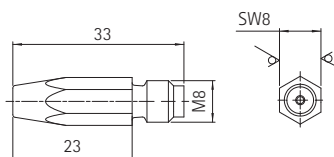

Gasdüsenträger

54099 M8

Spiralen für
Stahl-Draht

57195 - 3.0m 0.8 - 1.2 blau, Stahl-Draht	57281 - 3.0m 1.2 - 1.4 grau, Stahl-Draht
57196 - 3.5m 0.8 - 1.2 blau, Stahl-Draht	57282 - 3.5m 1.2 - 1.4 grau, Stahl-Draht
57197 - 4.0m 0.8 - 1.2 blau, Stahl-Draht	57283 - 4.0m 1.2 - 1.4 grau, Stahl-Draht
57198 - 4.5m 0.8 - 1.2 blau, Stahl-Draht	57284 - 4.5m 1.2 - 1.4 grau, Stahl-Draht
57261 - 3.0m 1.4 - 2.0 rot, Stahl Draht	57381 - 3.0m 2.0 - 3.2 gelb, Stahl-Draht
57262 - 3.5m 1.4 - 2.0 rot, Stahl Draht	57382 - 3.5m 2.0 - 3.2 gelb, Stahl-Draht
57263 - 4.0m 1.4 - 2.0 rot, Stahl Draht	57383 - 4.0m 2.0 - 3.2 gelb, Stahl-Draht
57264 - 4.5m 1.4 - 2.0 rot, Stahl Draht	57384 - 4.5m 2.0 - 3.2 gelb, Stahl-Draht

Spiralen für
Aluminium-Draht

57155 - 3.0m 0.8 - 1.0 schwarz, Aluminium-Draht	57200 - 3.0m 1.0 - 1.2 blau, Aluminium-Draht
57156 - 3.5m 0.8 - 1.0 schwarz, Aluminium-Draht	57201 - 3.5m 1.0 - 1.2 blau, Aluminium-Draht
57157 - 4.0m 0.8 - 1.0 schwarz, Aluminium-Draht	57202 - 4.0m 1.0 - 1.2 blau, Aluminium-Draht
57158 - 4.5m 0.8 - 1.0 schwarz, Aluminium-Draht	57203 - 4.5m 1.0 - 1.2 blau, Aluminium-Draht
57250 - 3.0m 1.2 - 2.0 rot, Aluminium-Draht	114706 - 3.0m 2.0 - 3.2 gelb, Aluminium-Draht
57251 - 3.5m 1.2 - 2.0 rot, Aluminium-Draht	114707 - 3.5m 2.0 - 3.2 gelb, Aluminium-Draht
57252 - 4.0m 1.2 - 2.0 rot, Aluminium-Draht	114708 - 4.0m 2.0 - 3.2 gelb, Aluminium-Draht
57253 - 4.5m 1.2 - 2.0 rot, Aluminium-Draht	114709 - 4.5m 2.0 - 3.2 gelb, Aluminium-Draht

Modell

Stromdüse

Stromdüsen M8 hexagonal (Reinkupfer)
VPE = 10 Stk.